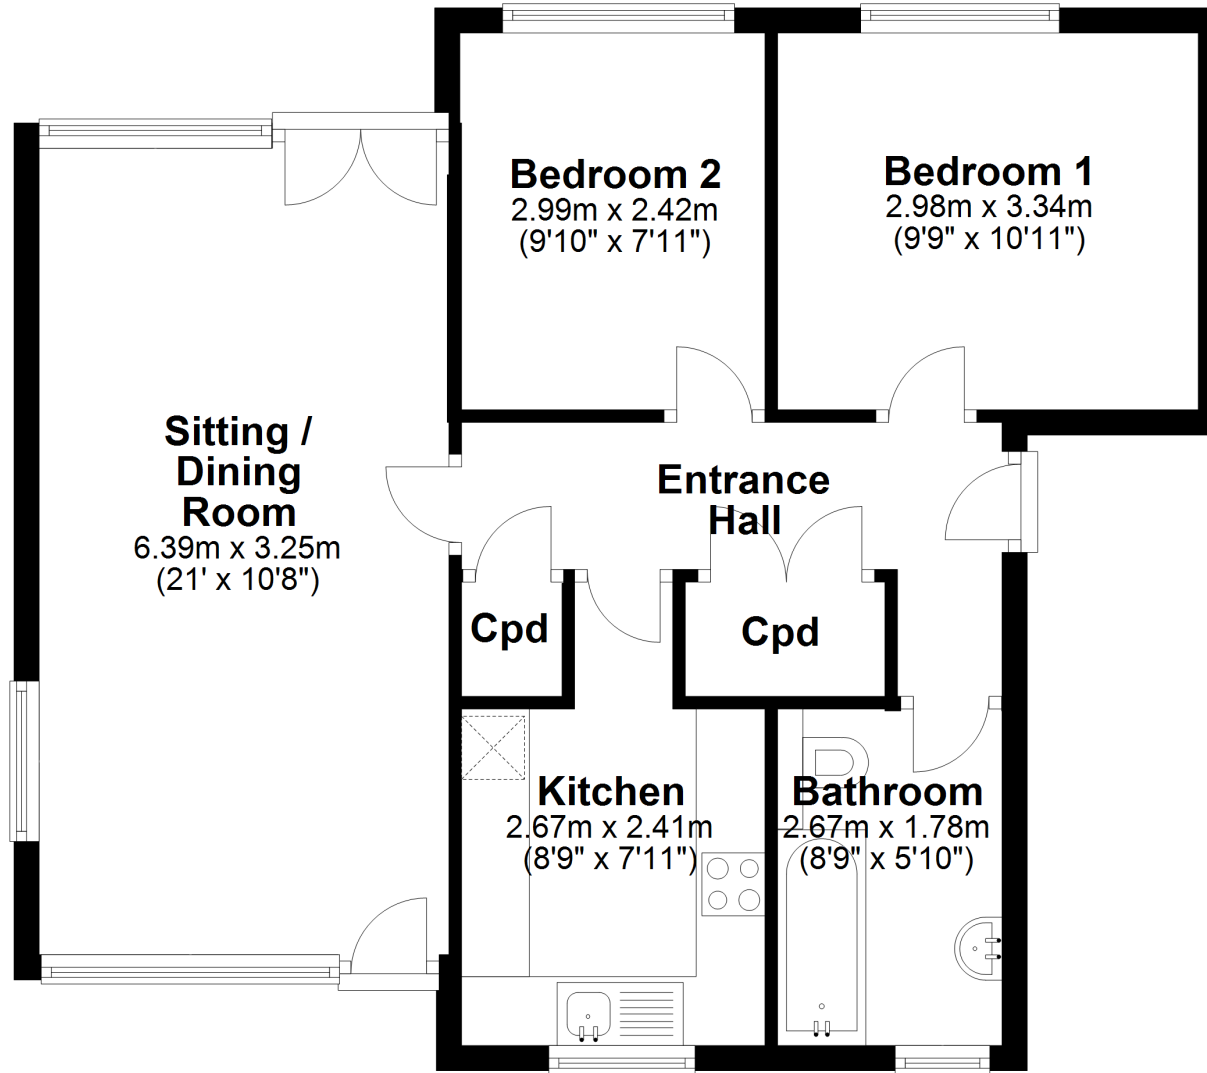

Floor Plan

Approx. 60.3 sq. metres (648.8 sq. feet)

Total area: approx. 60.3 sq. metres (648.8 sq. feet)

Drawings are for guidance only
Plan produced using PlanUp.